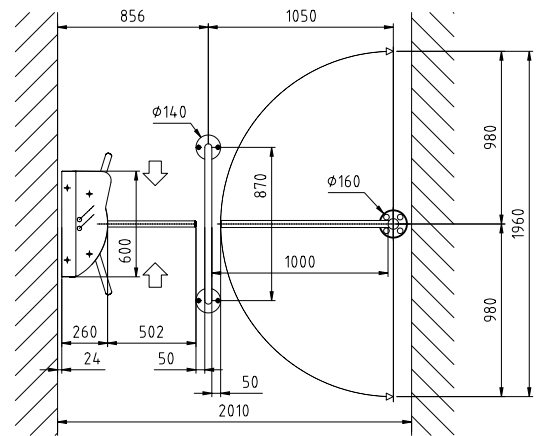

Installation examples

example 1

example 2