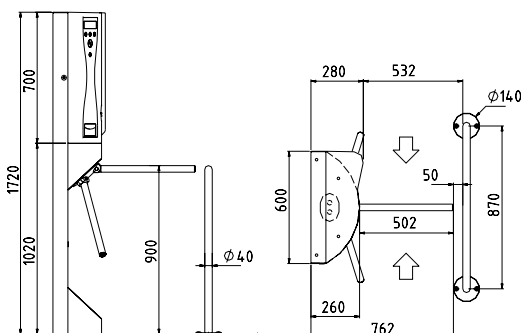

Standard

without extra charge GRP-door coloured with gel coat according to RAL 7043 (traffic grey B)

532
762
1720
805

stainless steel AISI 304.
automate's door of GRP with labels in high performance vinyl
control, display, coin changer, open coin collector,
identical locking system at automat and cashier unit doors
optional pedestrian guiding bar or on-site wall
stainless steel satin finish.
GRP coloured with gel coat according to RAL 5012 (light blue)
rigid
controlled admission by coin payment,
user instructions via display.
display languages and rates adjustable
type 2 power assisted motion; servo-positioning drive /
2 directions electrically controlled.
printer for tickets (e.g. payback coupon system) and reports

card reader Mifare with seven Mifare-cards (standard layout):
3 cards function single entrance,
2 cards free passage, 2 cards report
control system integrated in the unit
power supply 110 - 230 VAC 50/60 Hz
dowelled on finished floor level FFL
not suitable for outdoor installation!
one voucher paper roll in KABA design (max. 80 g/m²)
per unit included in delivery (in case of optional printer
with presenter and cutter paper roll 140 g/m²)

Premium

for example option special colour of GRP-door
(e.g. RAL 3020 traffic red)

532
762
1720
805