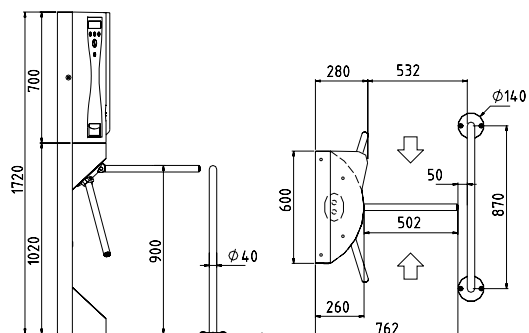

Standard

without extra charge GRP-door coloured with gel coat according to RAL 7043 (traffic grey B)

532
762
1720
805

stainless steel AISI 304.
automate's door of GRP with labels in high performance vinyl
control, display, coin changer, open coin collector,
identical locking system at automat and cashier unit doors
optional pedestrian guiding bar or on-site wall
stainless steel satin finish.
GRP coloured with gel coat according to RAL 5012 (light blue)
rigid
controlled admission by coin payment,
user instructions via display.
display languages and rates adjustable
type 2 power assisted motion; servo-positioning drive /
2 directions electrically controlled.
printer for tickets (e.g. payback coupon system) and reports

card reader Mifare with seven Mifare-cards (standard layout):
3 cards function single entrance,
2 cards free passage, 2 cards report
control system integrated in the unit
power supply 110 - 230 VAC 50/60 Hz
dowelled on finished floor level FFL
not suitable for outdoor installation!
one voucher paper roll in KABA design (max. 80 g/m²)
per unit included in delivery (in case of optional printer
with presenter and cutter paper roll 140 g/m²)

Premium

for example option special colour of GRP-door
(e.g. RAL 3020 traffic red)

532
762
1720
805