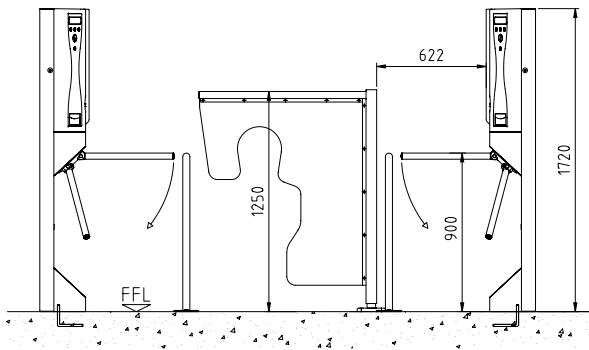

Installation examples

example 1