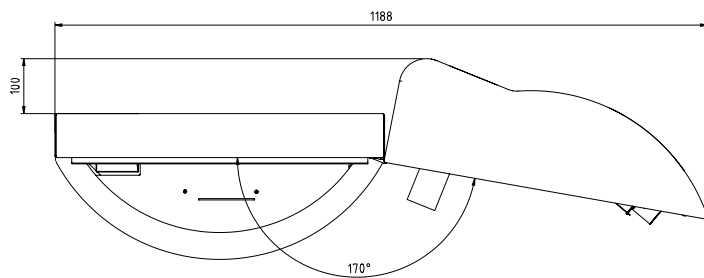

automate's door opened