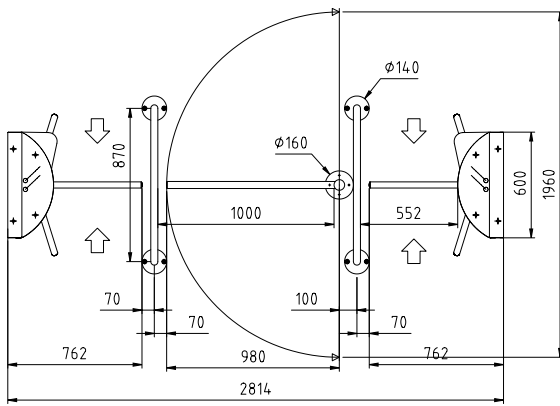

Installation examples

example 1

example 2