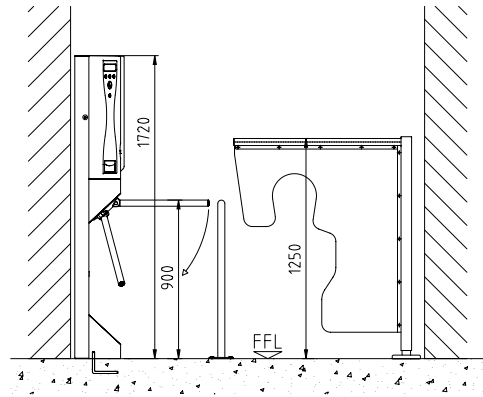

Installation examples

example 1

example 2