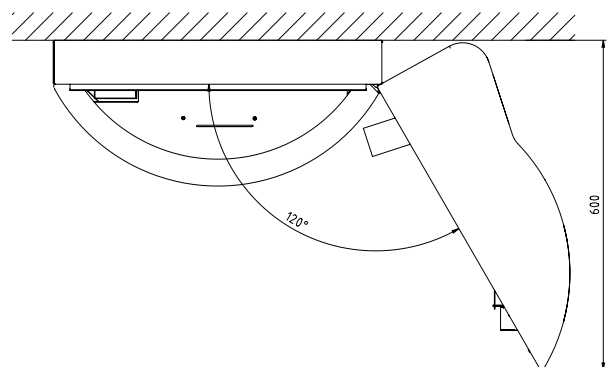

automate's door opened