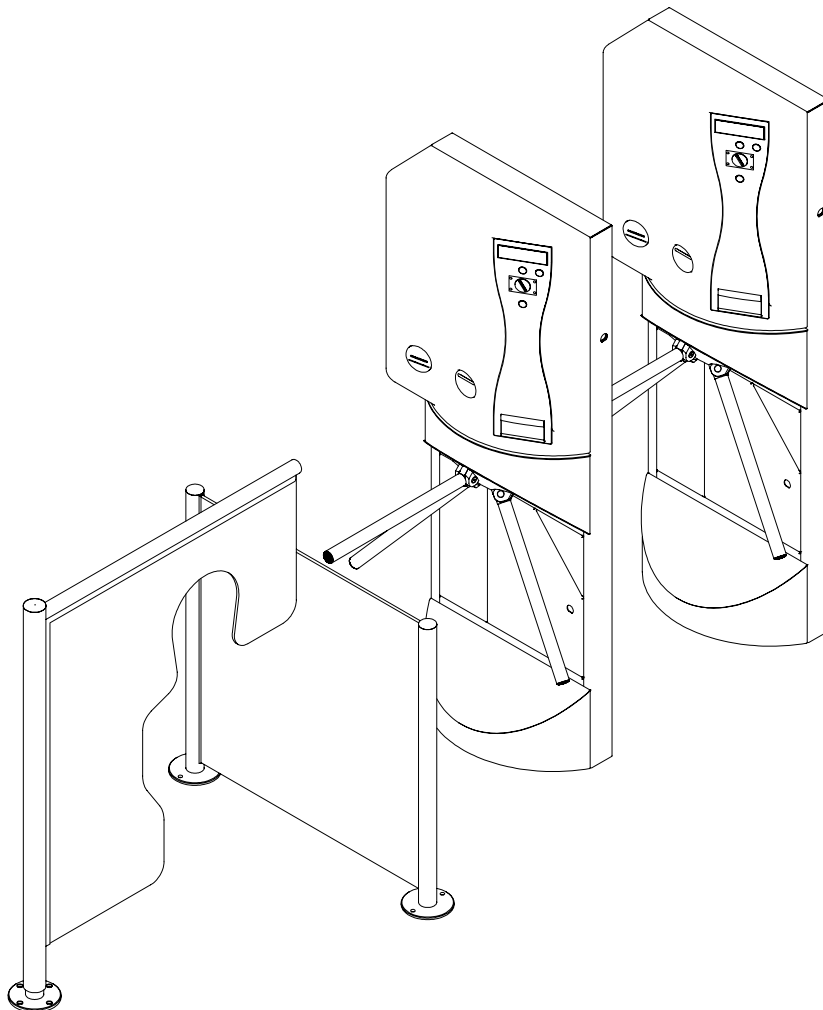

Comparison chart of features

	Light	Standard	Premium
use of Mifare-cards by means of card reader	option	✓	✓
use of Mifare-cards by means of draw-in reader	✗	option	✓
acceptance of bar code tickets by means of draw-in reader	✗	option	✓
print out of reports (paper max. 80 g/m²)	✓	✓	✓
print out of tickets by means of presenter (paper max. 80 g/m²)	option	✓	✓
print out of tickets by means of presenter (paper max. 140 g/m²)	✗	option	✓
fold-down bars	option	option	✓
integration of logos	option	option	✓
networking units	✗	option	option
further gel coat colours on request	✗	✓	✓
use of several tariffs	option	option	✓