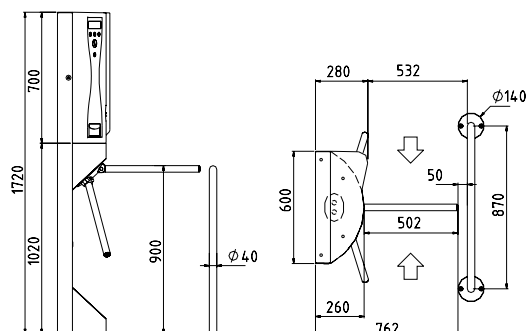

KABA®

Product Facts

Easy Entrance TPB-M04

Admission system with cashier function

Basic Equipment

Light

standard GRP-door coloured with gel coat according to RAL 5012 (light blue)

Construction	usable crossbar length	532
	width	762
	height	1720
	depth	805
	material	stainless steel AISI 304.
	basic equipment	automate's door of GRP with labels in high performance vinyl control, display, coin changer, open coin collector, identical locking system at automat and cashier unit doors
	passage enclosure	optional pedestrian guiding bar or on-site wall
Finish		stainless steel satin finish. GRP coloured with gel coat according to RAL 5012 (light blue)
Function	crossbars	rigid
		controlled admission by coin payment, user instructions via display. display languages and rates adjustable
Electric		type 2 power assisted motion; servo-positioning drive / 2 directions electrically controlled
		report printer (paper output inside housing)
Installation		control system integrated in the unit
		power supply 110 - 230 VAC 50/60 Hz
		dowelled on finished floor level FFL not suitable for outdoor installation!
Accessories		one voucher paper roll in KABA design (max. 80 g/m ²) per unit included in delivery

Standard

without extra charge GRP-door coloured with gel coat according to RAL 7043 (traffic grey B)

532
762
1720
805

stainless steel AISI 304.
 automate's door of GRP with labels in high performance vinyl
 control, display, coin changer, open coin collector,
 identical locking system at automat and cashier unit doors
 optional pedestrian guiding bar or on-site wall
 stainless steel satin finish.
 GRP coloured with gel coat according to RAL 5012 (light blue)
 rigid
 controlled admission by coin payment,
 user instructions via display.
 display languages and rates adjustable
 type 2 power assisted motion; servo-positioning drive /
 2 directions electrically controlled.
 printer for tickets (e.g. payback coupon system) and reports