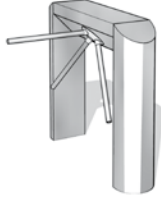

Access to company site, outdoor installation

With matching swing door for people with reduced mobility

Kerberos tripod barriers

Three versions, multiple options

Kerberos TPB-E02

The classic among Kaba's tripod barriers, available with stylish rounded base columns

Housing	stainless steel
Base columns	stainless steel, rounded
Arms	stainless steel / aluminium
Collapsible arms	optional
Power-assisted drive	optional
Outdoor installation	yes

Kerberos TPB-S03

Compact, slim and light, featuring stainless steel tube base columns