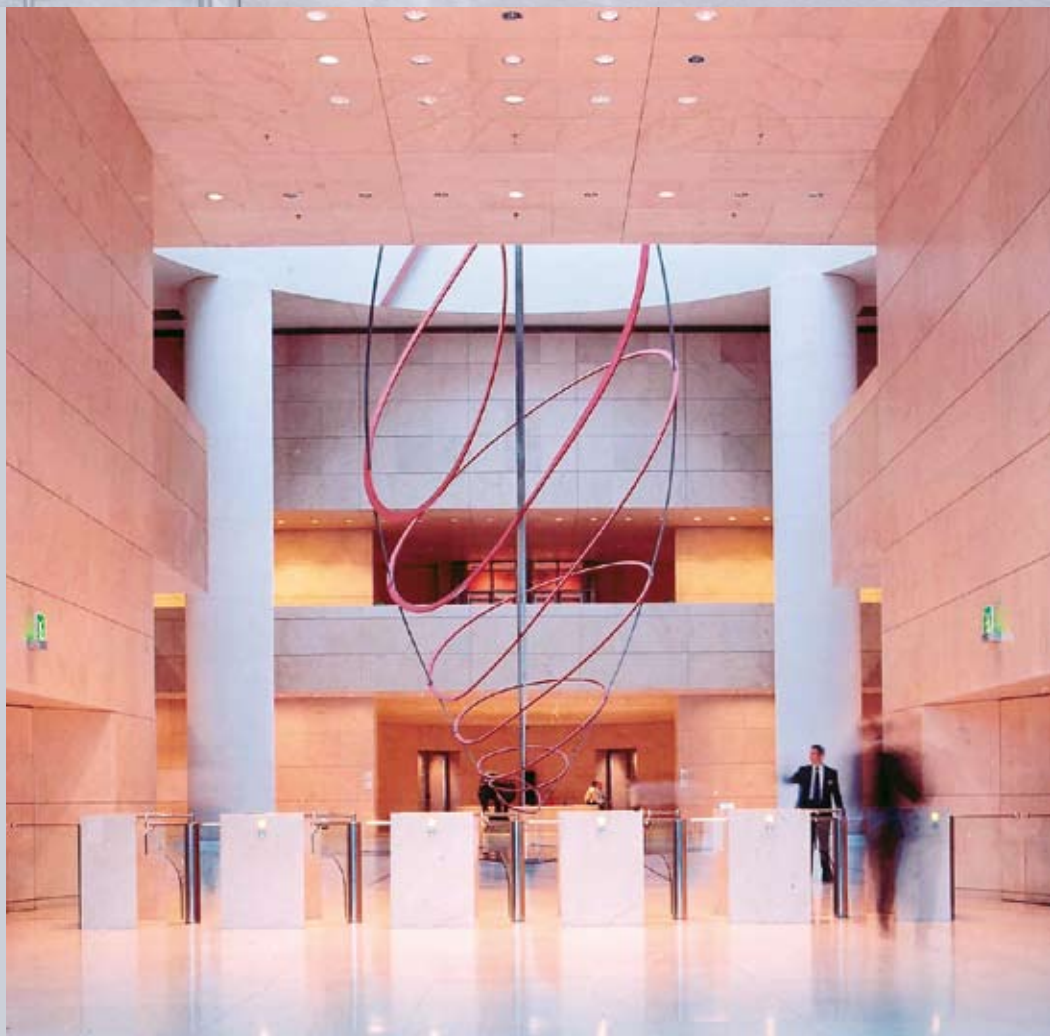

Why Charon turnstiles?

2

- stylish, transparent design
- units made of stainless steel and glass
- range of design options for glass swing doors, guiding elements and bar handles
- easy passage thanks to power-assisted drive

We recommend matching Charon automatic swing doors to provide access to people with reduced mobility.